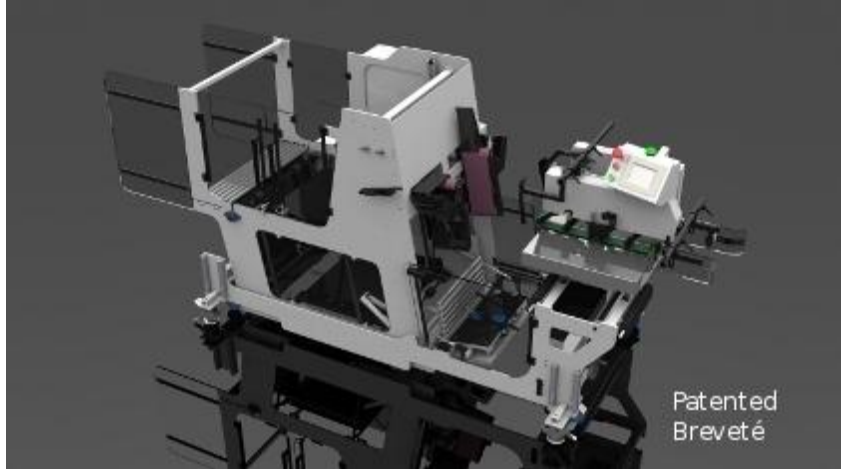

#### Specifications:

- Single level / single row packing;
- Can be installed on all folder gluer models from any manufacturer, new and existing;
- Ideal solution for classic straight line boxes, 4/6 corners and auto/lock bottoms from medium to very large sizes;
- Excellent solution for microflute boxes;
- On wheels and easy to move quickly from one gluer to another;
- Backside case ejection system for case conveying;
- Laser counter;
- Speed up to 7cases/minutes;
- Case sizes:  
Width: min 6" - Max 24"  
Length: min 8" - Max 28"  
Height: min 5" - Max 16"  
\*The Virtuo is also available in a small version for small boxes and in a larger version for larger boxes;

#### Automatic packer Virtuo

**« HIGH PERFORMANCE AUTO-PACKING. COMPACT AND ECONOMICAL. REACH THE LIMITS OF YOUR FOLDER GLUER WITHOUT BREAKING THE BANK. »**

The Virtuo series of automatic packers are known for their simple design, small footprint and lowest cost for any packer on the market today in this category. With its many available options and configurations the Virtuo can pack many sizes of cartons to include medium to very large cartons (paperboard and microflute) and various styles of straight line, 4/6 corners and automatic/lock bottom boxes in one level and one row.

A few options available with the Virtuo:

- Case magazine;
- Inline corrugated case former;
- Virtuo Mini™ version for very small boxes into trays;
- MIC™ control of the gluer from the packer;
- Carton turners for carton orientation prior to packing;
- Carton inverting systems for auto and lock bottoms;