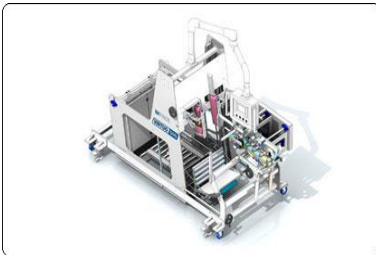

#### Specifications:

- Single level / single row packing;
- Can be installed on all folder gluer models from any manufacturer, new and existing;
- Ideal solution for classic straight line boxes, 4/6 corners and auto/lock bottoms from medium to very large sizes;
- Excellent solution for microflute boxes;
- On wheels and easy to move quickly from one gluer to another;
- Backside case ejection system for case conveying;
- Laser counter;
- Speed up to 7cases/minutes;
- Case sizes:  
Width: min 6" - Max 24"  
Length: min 8" - Max 28"  
Height: min 5" - Max 16"  
\*The Virtuo is also available in a small version for small boxes and in a larger version for larger boxes;

#### Automatic packer Virtuo

**« HIGH PERFORMANCE AUTO-PACKING. COMPACT AND ECONOMICAL. REACH THE LIMITS OF YOUR FOLDER GLUER WITHOUT BREAKING THE BANK. »**

The Virtuo series of automatic packers are known for their simple design, small footprint and lowest cost for any packer on the market today in this category. With its many available options and configurations the Virtuo can pack many sizes of cartons to include medium to very large cartons (paperboard and microflute) and various styles of straight line, 4/6 corners and automatic/lock bottom boxes in one level and one row.